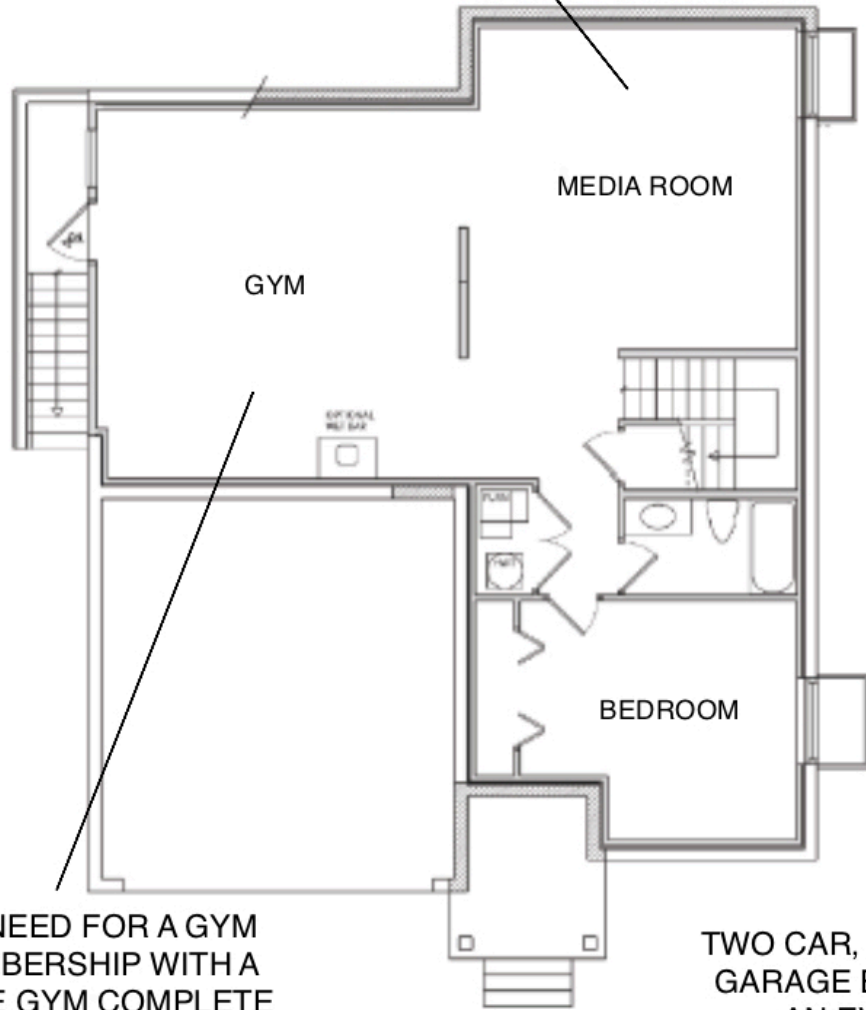

IMMERSE YOURSELF IN AN AT HOME MOVIE THEATRE EXPERIENCE

OPEN CONCEPT LIVING AREA WITH WALKOUT ACCESS TO YOUR PRIVATE OUTDOOR ESCAPE

ENJOY A SPA-LIKE EXPERIENCE IN THE ENSUITE WITH AN ELEGANT SOAKER TUB AND A DELUXE FRAMELESS GLASS SHOWER ENCLOSURE

NO NEED FOR A GYM MEMBERSHIP WITH A HOME GYM COMPLETE WITH RUBBER FLOORING

**BASEMENT**  
1216 SQ.FT.

TWO CAR, MULTI-PURPOSE GARAGE EQUIPPED WITH AN EV CHARGER

THE HOME IS OUTFITTED WITH PREMIUM DESIGNER LIGHTING FIXTURES

**MAIN FLOOR**  
1205 SQ.FT.

UNWIND IN THIS BRIGHT FLEX SPACE

DETAILED VAULTED CEILING AND A WINDOW SEAT ADD TO THE AMBIANCE OF THE ROOM

**UPPER FLOOR**  
1225 SQ.FT.