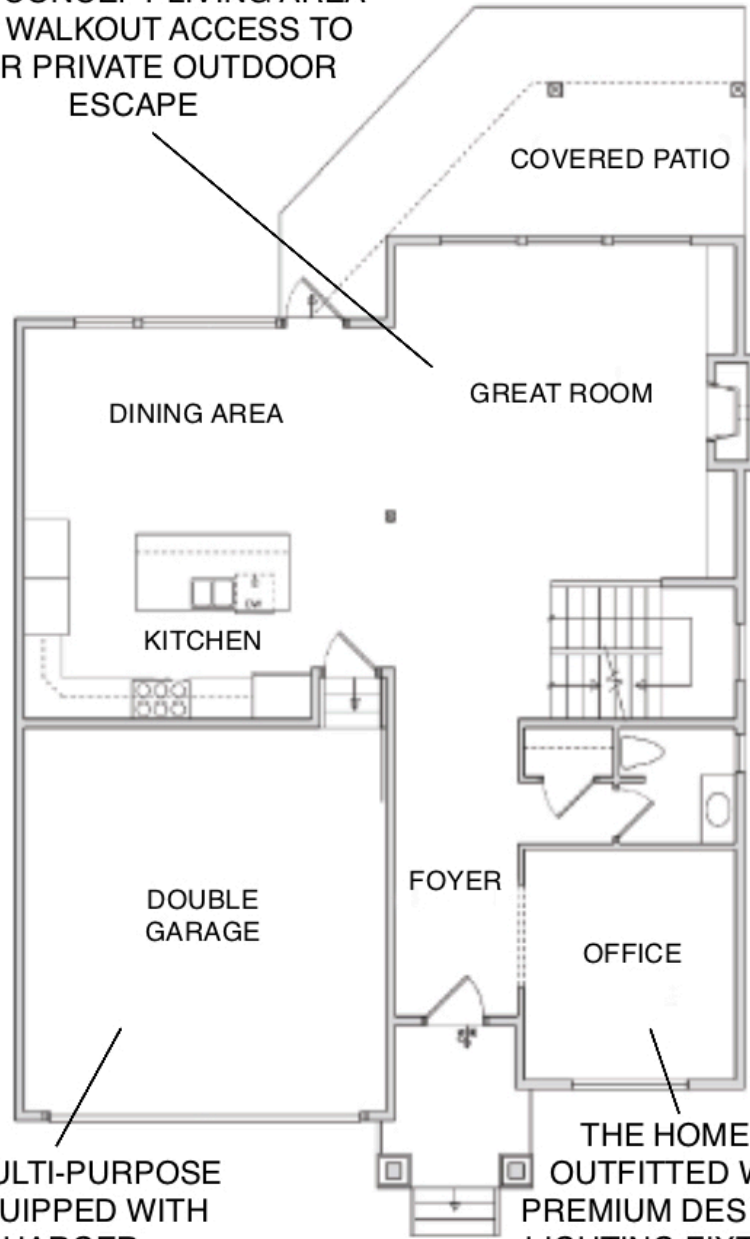

IMMERSE YOURSELF IN AN AT HOME MOVIE THEATRE EXPERIENCE

OPEN CONCEPT LIVING AREA WITH WALKOUT ACCESS TO YOUR PRIVATE OUTDOOR ESCAPE

ENJOY A SPA-LIKE EXPERIENCE IN THE ENSUITE WITH AN ELEGANT SOAKER TUB AND A DELUXE FRAMELESS GLASS SHOWER ENCLOSURE

NO NEED FOR A GYM MEMBERSHIP WITH A HOME GYM COMPLETE WITH RUBBER FLOORING

**BASEMENT**  
1216 SQ.FT.

TWO CAR, MULTI-PURPOSE GARAGE EQUIPPED WITH AN EV CHARGER

THE HOME IS OUTFITTED WITH PREMIUM DESIGNER LIGHTING FIXTURES

**MAIN FLOOR**  
1205 SQ.FT.

UNWIND IN THIS BRIGHT FLEX SPACE

DETAILED VAULTED CEILING AND A WINDOW SEAT ADD TO THE AMBIANCE OF THE ROOM

**UPPER FLOOR**  
1225 SQ.FT.