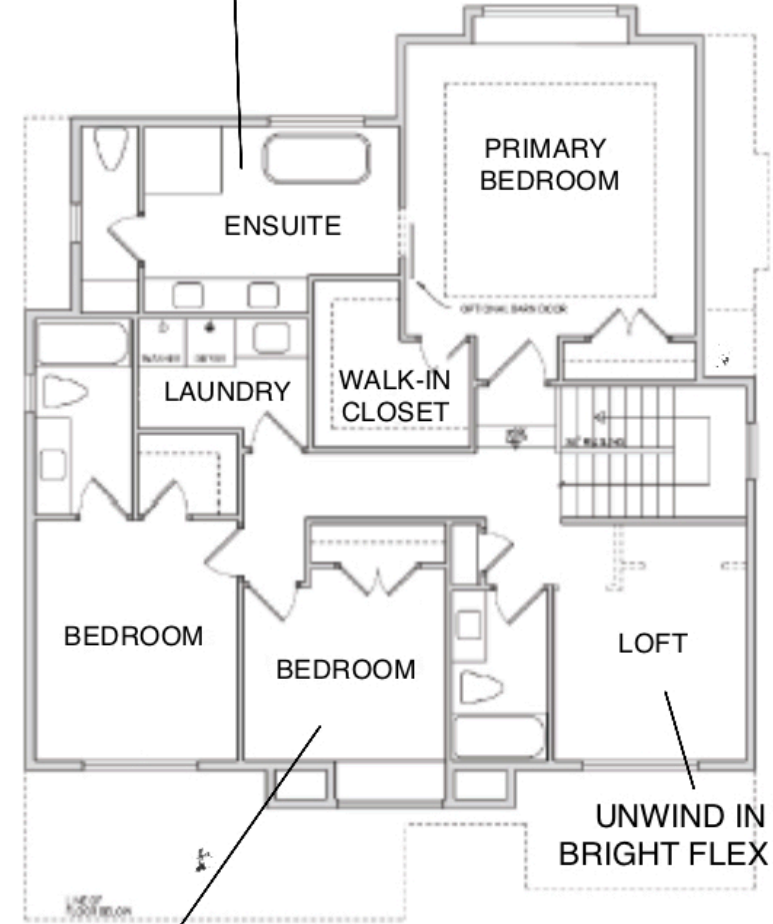

IMMERSE YOURSELF IN AN AT HOME MOVIE THEATRE EXPERIENCE

OPEN CONCEPT LIVING AREA WITH WALKOUT ACCESS TO YOUR PRIVATE OUTDOOR ESCAPE

ENJOY A SPA-LIKE EXPERIENCE IN THE ENSUITE WITH AN ELEGANT SOAKER TUB AND A DELUXE FRAMELESS GLASS SHOWER ENCLOSURE

NO NEED FOR A GYM MEMBERSHIP WITH A HOME GYM COMPLETE WITH RUBBER FLOORING

**BASEMENT**  
1216 SQ.FT.

TWO CAR, MULTI-PURPOSE GARAGE EQUIPPED WITH AN EV CHARGER

THE HOME IS OUTFITTED WITH PREMIUM DESIGNER LIGHTING FIXTURES

**MAIN FLOOR**  
1205 SQ.FT.

UNWIND IN THIS BRIGHT FLEX SPACE

DETAILED VAULTED CEILING AND A WINDOW SEAT ADD TO THE AMBIANCE OF THE ROOM

**UPPER FLOOR**  
1225 SQ.FT.